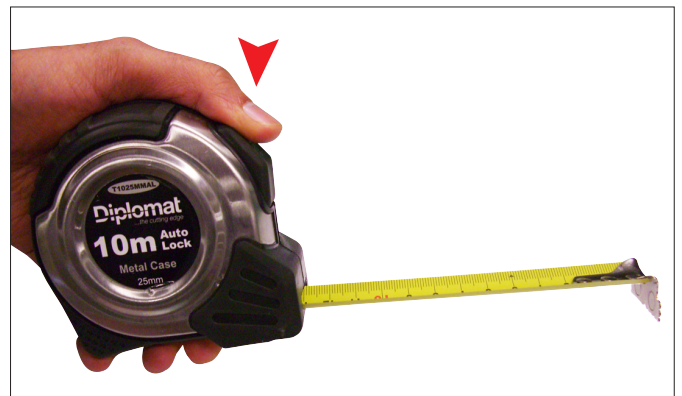

Diplomat

...the cutting edge

LEARN TO USE IT - AND YOU'LL LOVE IT!!!

AUTOLOCK TAPE MEASURE

This new and unique 10 metre "AUTOLOCK" tape measure revolutionises the way to measure distances.

The AUTOLOCK features ensures that once the tape is extended, the unit automatically holds the tape in place (no locking button required).

How to use the tape - 2 easy steps

Extend tape to desired length

Please note: The tape will automatically stay extended

Hold down release button and tape will automatically retract back

100% Satisfaction Guarantee

If you are not satisfied with the revolutionary AUTOLOCK tape measure within the first 30 days of purchase, we will replace the AUTOLOCK with a conventional tape measure

YOU'LL LOVE IT!!!